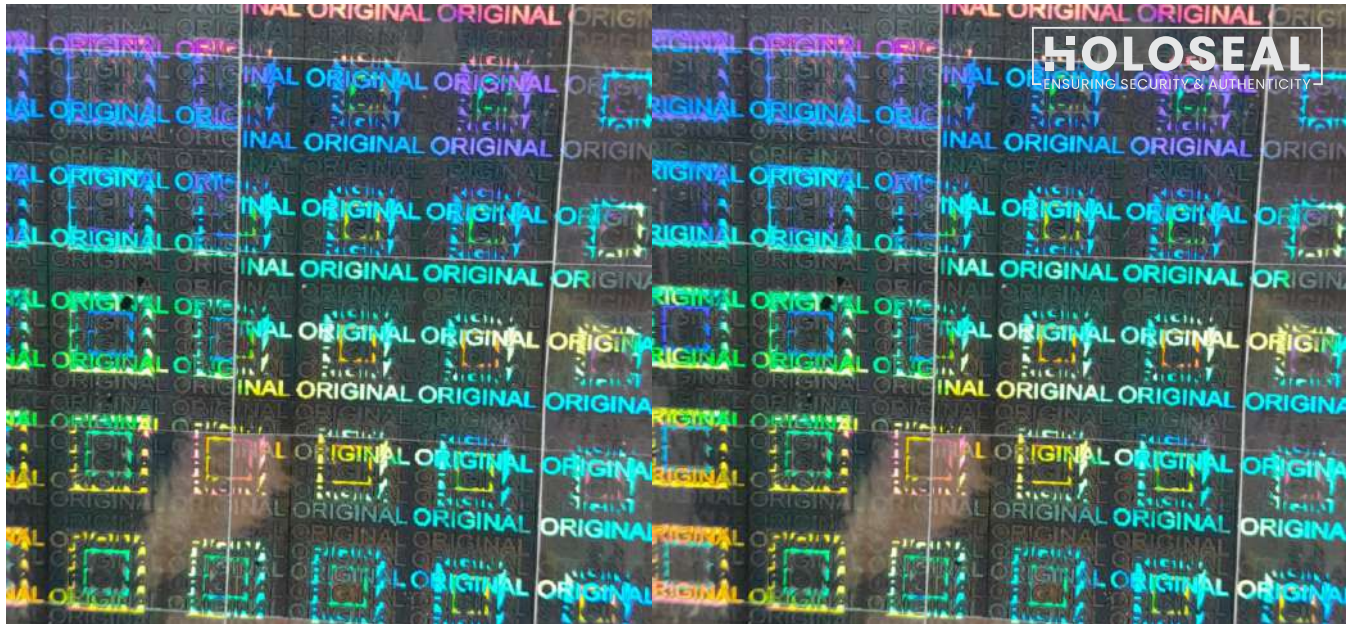

 www.holoseal.in

DESIGN NO. : 26001

DESIGN NAME : GENUINE ORIGINAL

SIZE : ANY SIZE
MINIMUM ORDER QUANTITY : 1000 SHEETS (6inch X 6inch)

DESIGN NO. : 26002

DESIGN NAME : ORIGINAL

SIZE : ANY SIZE
MINIMUM ORDER QUANTITY : 1000 SHEETS (6inch X 6inch)

DESIGN NO. : 26003

DESIGN NAME : OK TESTED 15X15

SIZE : 15MM X 15MM SQUARE ROUND CORNER
MINIMUM ORDER QUANTITY : 1000 SHEETS (6inch X 6inch) = 81000 PCS

DESIGN NO. : 26004

DESIGN NAME : OK TESTED 13X13

SIZE : 13MM X 13MM SQUARE ROUND CORNER
MINIMUM ORDER QUANTITY : 1000 SHEETS (6inch X 6inch) = 100000 PCS

DESIGN NO. : 26005

DESIGN NAME : OK TESTED NO. 1 QUALITY 13X13

SIZE : 13MM X 13MM SQUARE ROUND CORNER
MINIMUM ORDER QUANTITY : 1000 SHEETS (6inch X 6inch) = 100000 PCS

DESIGN NO. : 26006

DESIGN NAME : OK TESTED 13MM DIA.

DESIGN NO. : 26008

DESIGN NAME : OK TESTED 18MM DIA.

SIZE

: 18MM DIA. (ROUND)

MINIMUM ORDER QUANTITY : 1000 SHEETS (6inch X 6inch) = 64000 PCS

DESIGN NO. : 26009

DESIGN NAME : QC PASS 13 X 13

SIZE : 13MM X 13MM SQUARE ROUND CORNER
MINIMUM ORDER QUANTITY : 1000 SHEETS (6inch X 6inch) = 100000 PCS